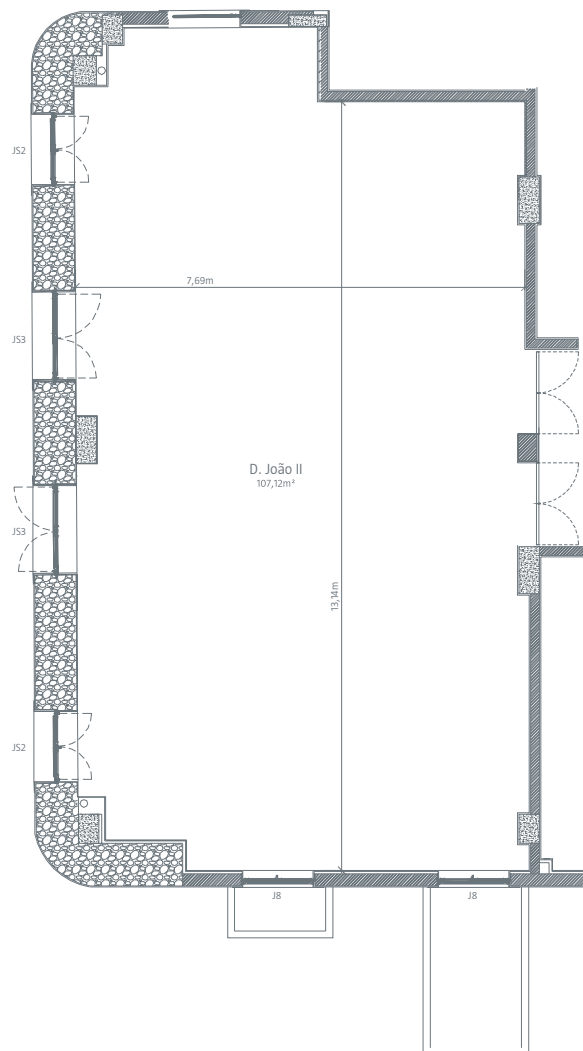

FLOOR 0

	Capacity				
	Theatre	School	U Shape	Cocktail	Banquet
Room D. João II	85	54	36	110	60
Room D. Leonor	20	18	15	-	-

FLOOR 0. ROOM D. JOÃO II

Dimensions

Area: 107,12 m²
 Column: -
 Length: 13,14 m
 Width: 7,69 m
 Height: 2,8 m

Accesses

Nr. of doors: 4
 Door height: 2 m
 Door width: 1,4 m

Air Condition and Lighting

Air Condition: Yes
 Natural Light: Yes
 Blackout: Yes

Date and Voice

ISDN connection: Yes
 Phone connection: Yes

Connections

FLOOR 0. ROOM D. LEONOR

Dimensions

Area: 24,75 m²
Column: -
Length: 5,36 m
Width: 4,7 m
Height: 2,9 m

Accesses

Nr. of doors: 1
Door height: 2 m
Door width: 0,9 m

Air Condition and Lighting

Air Condition: Yes
Natural Light: Yes
Blackout: Yes

FLOOR 3. ROOM D.CARLOS

Dimensions

Area: 29,07 m²
 Column: -
 Length: 6,70 m
 Width: 4,75 m
 Height: 2,68 m

Accesses

Nr. of doors: 1
 Door height: 1,97 m
 Door width: 0,77 m

Air Condition and Lighting

Air Condition: Yes
 Natural Light: Yes
 Blackout: Yes