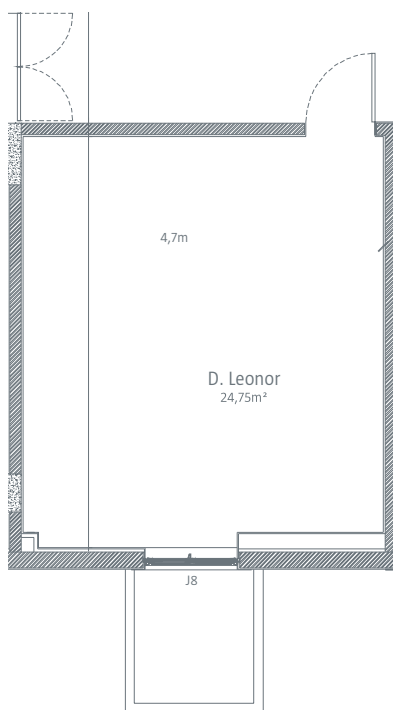

FLOOR 0

	Capacity				
	Theatre	School	U Shape	Cocktail	Banquet
Room D. João II	85	54	36	110	60
Room D. Leonor	20	18	15	-	-

FLOOR 0. ROOM D. JOÃO II

Dimensions

Area: 107,12 m²
 Column: -
 Length: 13,14 m
 Width: 7,69 m
 Height: 2,8 m

Accesses

Nr. of doors: 4
 Door height: 2 m
 Door width: 1,4 m

Air Condition and Lighting

Air Condition: Yes
 Natural Light: Yes
 Blackout: Yes

Date and Voice

ISDN connection: Yes
 Phone connection: Yes

Connections

FLOOR 0. ROOM D. LEONOR

Dimensions

Area: 24,75 m²
Column: -
Length: 5,36 m
Width: 4,7 m
Height: 2,9 m

Accesses

Nr. of doors: 1
Door height: 2 m
Door width: 0,9 m

Air Condition and Lighting

Air Condition: Yes
Natural Light: Yes
Blackout: Yes

FLOOR 3. ROOM D.CARLOS

Dimensions

Area: 29,07 m²
 Column: -
 Length: 6,70 m
 Width: 4,75 m
 Height: 2,68 m

Accesses

Nr. of doors: 1
 Door height: 1,97 m
 Door width: 0,77 m

Air Condition and Lighting

Air Condition: Yes
 Natural Light: Yes
 Blackout: Yes