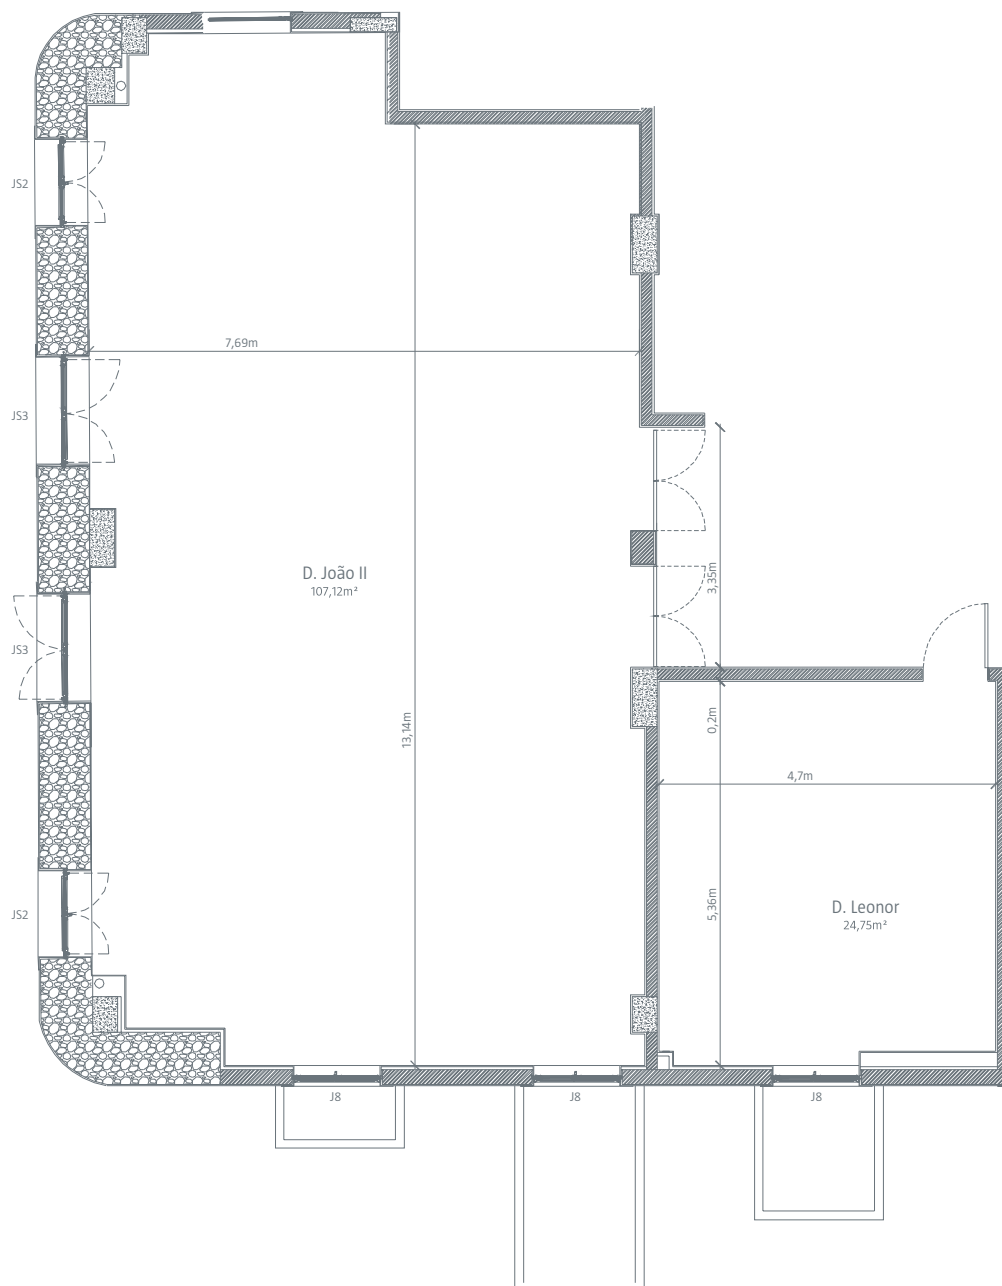

FLOOR 0

	Capacity				
	Theatre	School	U Shape	Cocktail	Banquet
Room D. João II	85	54	36	110	60
Room D. Leonor	20	18	15	-	-

FLOOR 0. ROOM D. JOÃO II

Dimensions

Area: 107,12 m²
 Column: -
 Length: 13,14 m
 Width: 7,69 m
 Height: 2,8 m

Accesses

Nr. of doors: 4
 Door height: 2 m
 Door width: 1,4 m

Air Condition and Lighting

Air Condition: Yes
 Natural Light: Yes
 Blackout: Yes

Date and Voice

ISDN connection: Yes
 Phone connection: Yes

Connections

FLOOR 0. ROOM D. LEONOR

Dimensions

Area: 24,75 m²
Column: -
Length: 5,36 m
Width: 4,7 m
Height: 2,9 m

Accesses

Nr. of doors: 1
Door height: 2 m
Door width: 0,9 m

Air Condition and Lighting

Air Condition: Yes
Natural Light: Yes
Blackout: Yes

FLOOR 3. ROOM D.CARLOS

Dimensions

Area: 29,07 m²
 Column: -
 Length: 6,70 m
 Width: 4,75 m
 Height: 2,68 m

Accesses

Nr. of doors: 1
 Door height: 1,97 m
 Door width: 0,77 m

Air Condition and Lighting

Air Condition: Yes
 Natural Light: Yes
 Blackout: Yes