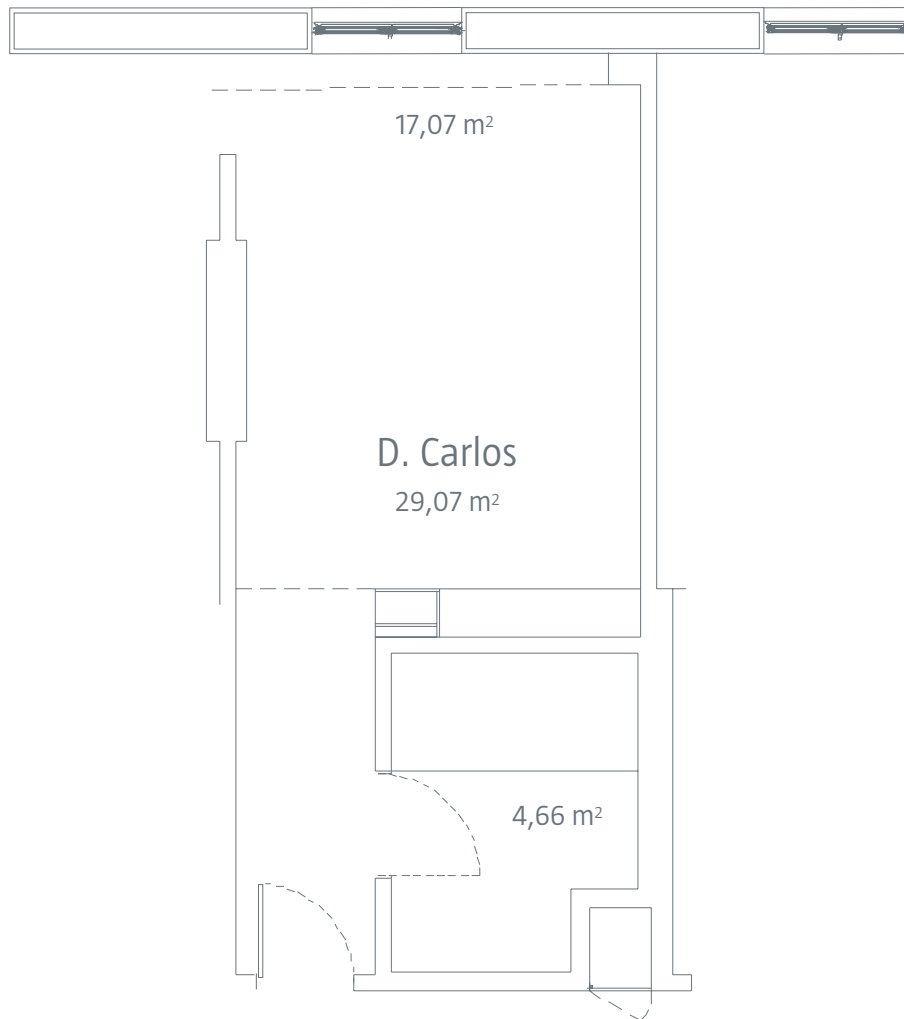

FLOOR 0

	Capacity				
	Theatre	School	U Shape	Cocktail	Banquet
Room D. João II	85	54	36	110	60
Room D. Leonor	20	18	15	-	-

FLOOR 0. ROOM D. JOÃO II

Dimensions

Area: 107,12 m²
 Column: -
 Length: 13,14 m
 Width: 7,69 m
 Height: 2,8 m

FLOOR 0. ROOM D. LEONOR

Dimensions

Area: 24,75 m²
Column: -
Length: 5,36 m
Width: 4,7 m
Height: 2,9 m

Accesses

Nr. of doors: 1
Door height: 2 m
Door width: 0,9 m

Air Condition and Lighting

Air Condition: Yes
Natural Light: Yes
Blackout: Yes

FLOOR 3. ROOM D.CARLOS

Dimensions

Area: 29,07 m²
 Column: -
 Length: 6,70 m
 Width: 4,75 m
 Height: 2,68 m

Accesses

Nr. of doors: 1
 Door height: 1,97 m
 Door width: 0,77 m

Air Condition and Lighting

Air Condition: Yes
 Natural Light: Yes
 Blackout: Yes

Capacity

Theatre	School	U Shape	Single Table
			
35	24	17	22